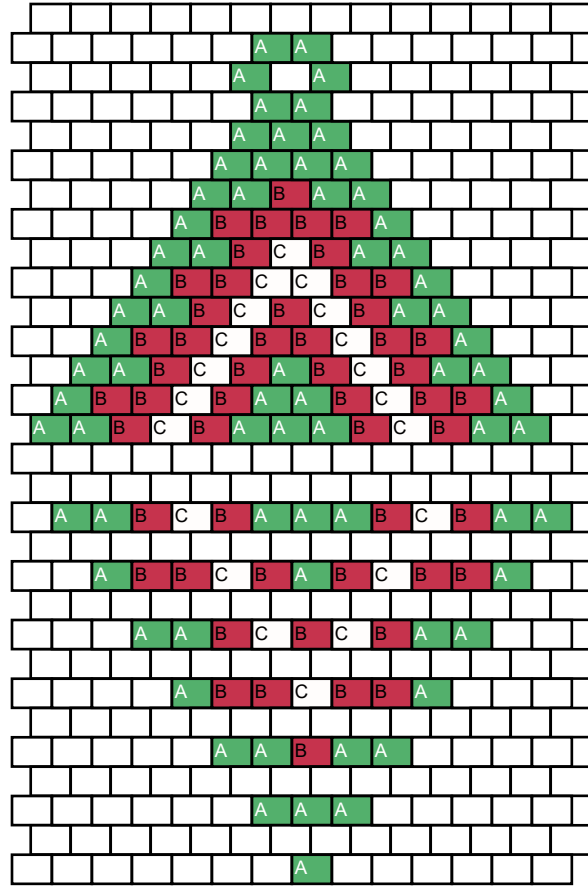

## Bead Legend

 Chart #:A  
DB-1787  
White Lined Green AB  
Contar:71

 Chart #:B  
DB-362  
Opaque Red Satin  
Contar:52

 Chart #:C  
DB-202  
White Pearl AB  
Contar:20

# arete triangular mexicano

## Bead Chart

## Word Chart

Row 1 (L)  
Row 2 (R) (2)A  
Row 3 (L) (1)A, (1)Blank, (1)A  
Row 4 (R) (2)A  
Row 5 (L) (3)A  
Row 6 (R) (4)A  
Row 7 (L) (2)A, (1)B, (2)A  
Row 8 (R) (1)A, (4)B, (1)A  
Row 9 (L) (2)A, (1)B, (1)C, (1)B, (2)A  
Row 10 (R) (1)A, (2)B, (2)C, (2)B, (1)A  
Row 11 (L) (2)A, (1)B, (1)C, (1)B, (1)C, (1)B, (2)A  
Row 12 (R) (1)A, (2)B, (1)C, (2)B, (1)C, (2)B, (1)A  
Row 13 (L) (2)A, (1)B, (1)C, (1)B, (1)A, (1)B, (1)C, (1)B, (2)A  
Row 14 (R) (1)A, (2)B, (1)C, (1)B, (2)A, (1)B, (1)C, (2)B, (1)A  
Row 15 (L) (2)A, (1)B, (1)C, (1)B, (3)A, (1)B, (1)C, (1)B, (2)A  
Row 16 (R)  
Row 17 (L)  
Row 18 (R) (2)A, (1)B, (1)C, (1)B, (3)A, (1)B, (1)C, (1)B, (2)A  
Row 19 (L)  
Row 20 (R) (1)A, (2)B, (1)C, (1)B, (1)A, (1)B, (1)C, (2)B, (1)A  
Row 21 (L)  
Row 22 (R) (2)A, (1)B, (1)C, (1)B, (1)C, (1)B, (2)A  
Row 23 (L)  
Row 24 (R) (1)A, (2)B, (1)C, (2)B, (1)A  
Row 25 (L)  
Row 26 (R) (2)A, (1)B, (2)A  
Row 27 (L)  
Row 28 (R) (3)A  
Row 29 (L)  
Row 30 (R) (1)A